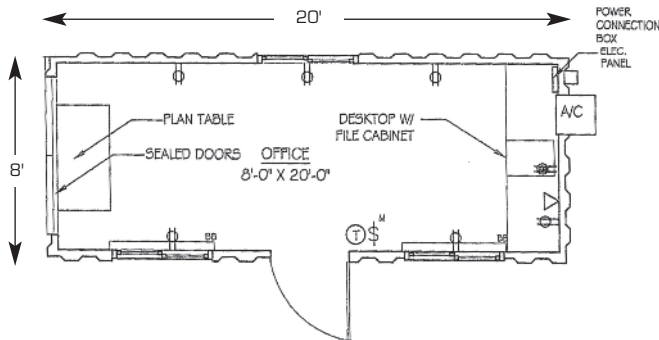

CASSONE

OFFICE CONTAINER OC20 WIDE OPEN

ADDITIONAL FLOOR PLANS ARE AVAILABLE. FLOOR PLANS AND SPECIFICATIONS MAY VARY FROM THOSE SHOWN ABOVE AND ARE SUBJECT TO AVAILABILITY.

NOTES: _____

CUSTOMER APPROVAL

Customer Signature _____ Date _____

Print Name _____

OC20 WIDE OPEN FEATURES

SIZE

- 8' x 20' Box

INTERIOR

- Open Room
- VCG Interior Walls
- Vinyl Floors

ELECTRIC