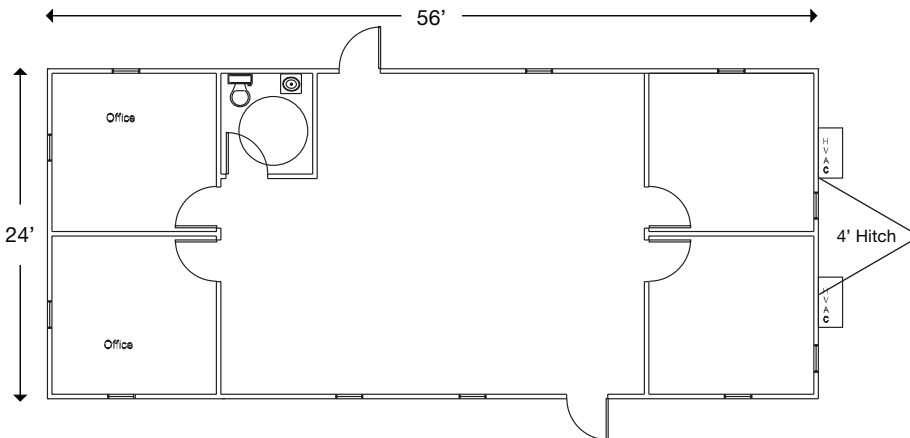

EXTERIOR

- Aluminum Siding
- Security Package Available
- Steps Available

**WE SELL
OFFICE
FURNITURE!**

NOTES: _____
_____
_____
_____

CUSTOMER APPROVAL

Customer Signature _____ Date _____

Print Name _____

ADDITIONAL FLOOR PLANS ARE AVAILABLE. FLOOR PLANS AND SPECIFICATIONS MAY VARY FROM THOSE SHOWN ABOVE AND ARE SUBJECT TO AVAILABILITY.

1.800.640.8844 or 631.585.7800
1950 Lakeland Ave., Ronkonkoma, N.Y. 11779 • FAX: 631.585.7895
WWW.CASSONE.COM • WBE & DBE CERTIFIED