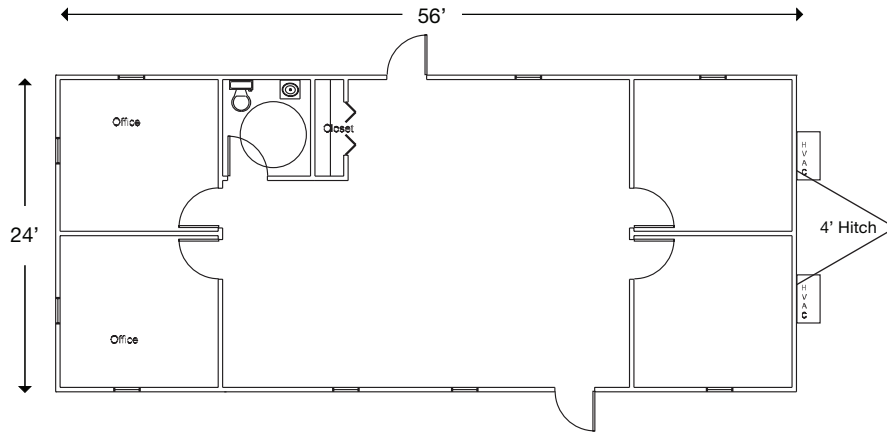

EXTERIOR

- Textured Wood Siding

**WE SELL
OFFICE
FURNITURE!**

NOTES: _____

CUSTOMER APPROVAL

Customer Signature _____ Date _____

Print Name _____

ADDITIONAL FLOOR PLANS ARE AVAILABLE. FLOOR PLANS AND SPECIFICATIONS MAY VARY FROM THOSE SHOWN ABOVE AND ARE SUBJECT TO AVAILABILITY.

1.800.640.8844 or 631.585.7800

1950 Lakeland Ave., Ronkonkoma, N.Y. 11779 • FAX: 631.585.7895

WWW.CASSONE.COM • WBE & DBE CERTIFIED