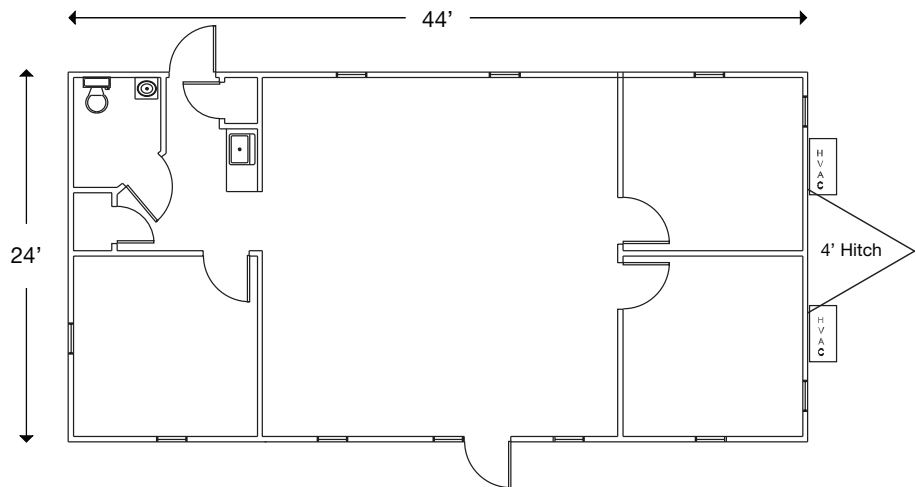

EXTERIOR

- Textured Wood Siding

WE SELL OFFICE FURNITURE!

NOTES: _____
_____
_____

CUSTOMER APPROVAL

Customer Signature _____ Date _____

Print Name _____

ADDITIONAL FLOOR PLANS ARE AVAILABLE. FLOOR PLANS AND SPECIFICATIONS MAY VARY FROM THOSE SHOWN ABOVE AND ARE SUBJECT TO AVAILABILITY.

1.800.640.8844 or 631.585.7800
1950 Lakeland Ave., Ronkonkoma, N.Y. 11779 • FAX: 631.585.7895
WWW.CASSONE.COM • WBE & DBE CERTIFIED