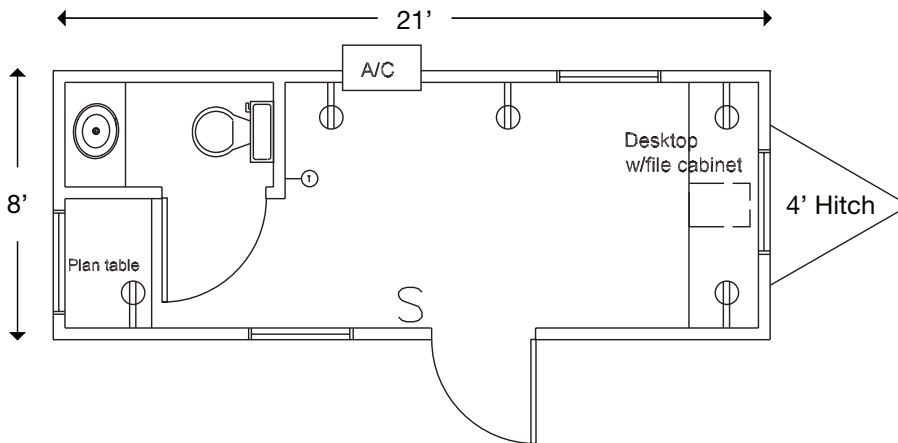

EXTERIOR

- Aluminum Siding
- Security Package Available
- Steps Available

**WE SELL
OFFICE
FURNITURE!**

NOTES: _____
_____
_____

CUSTOMER APPROVAL

Customer Signature _____ Date _____

Print Name _____

ADDITIONAL FLOOR PLANS ARE AVAILABLE. FLOOR PLANS AND SPECIFICATIONS MAY VARY FROM THOSE SHOWN ABOVE AND ARE SUBJECT TO AVAILABILITY.

1.800.640.8844 or 631.585.7800

1950 Lakeland Ave., Ronkonkoma, N.Y. 11779 • FAX: 631.585.7895

WWW.CASSONE.COM • WBE & DBE CERTIFIED