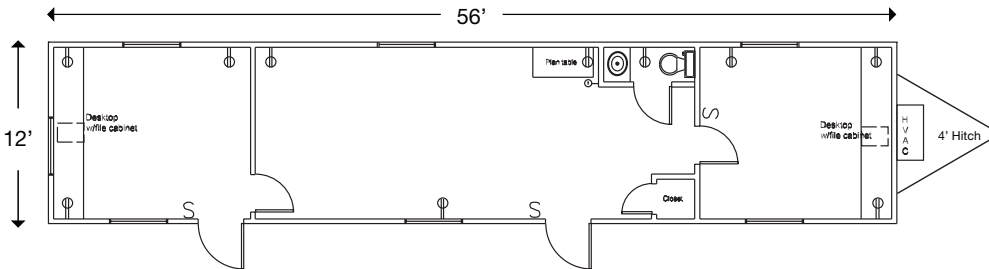

EXTERIOR

- Aluminum Siding
- Security Package Available
- Steps Available

**WE SELL
OFFICE
FURNITURE!**

NOTES: _____
_____
_____

CUSTOMER APPROVAL

Customer Signature _____ Date _____

Print Name _____

ADDITIONAL FLOOR PLANS ARE AVAILABLE. FLOOR PLANS AND SPECIFICATIONS MAY VARY FROM THOSE SHOWN ABOVE AND ARE SUBJECT TO AVAILABILITY.

1.800.640.8844 or 631.585.7800

1950 Lakeland Ave., Ronkonkoma, N.Y. 11779 • FAX: 631.585.7895

WWW.CASSONE.COM • WBE & DBE CERTIFIED