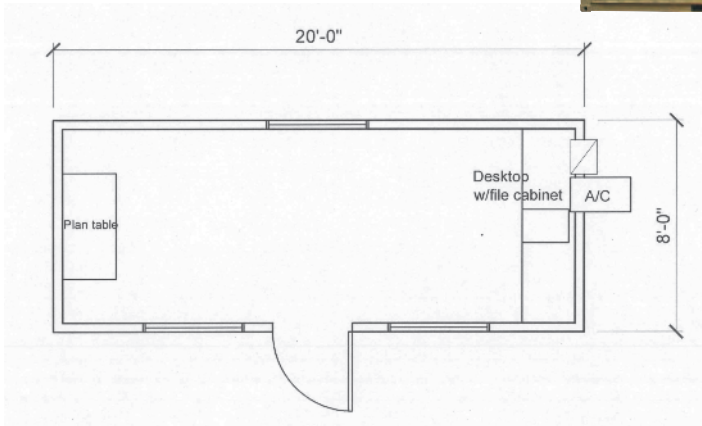

CASSONE

YOUR SOURCE FOR SPACE

CONTAINER OFFICE OC 20, WIDE OPEN

MODEL OC 20 WIDE OPEN FEATURES:

SIZE

- 8' x 20' Box

INTERIOR

- Open Room
- VCG Interior Walls
- Vinyl Floors

ELECTRIC

- Fluorescent Ceiling Lights
- 100 Amp Breaker Panel

WINDOWS AND DOORS

- 46" x 27" Sliding Windows
- Steel Exterior Door

HEATING AND COOLING

- 1 Thru Wall AC Units
- Electric Baseboard Heat

EXTERIOR