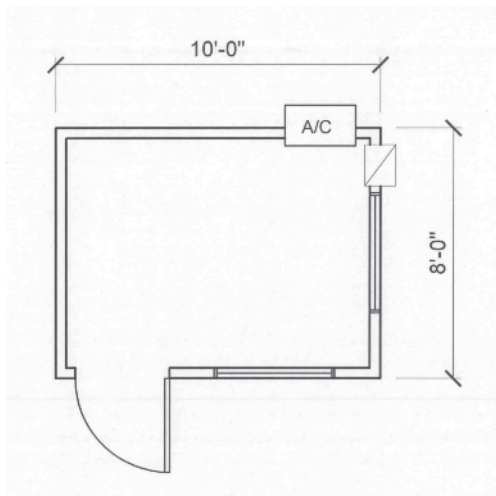

EXTERIOR

- Reinforced Corrugated Steel
- Security Package Available

**WE SELL
OFFICE
FURNITURE!**

NOTES: _____
_____
_____

CUSTOMER APPROVAL

Customer Signature _____ Date _____

Print Name _____

ADDITIONAL FLOOR PLANS ARE AVAILABLE. FLOOR PLANS AND SPECIFICATIONS MAY VARY FROM THOSE SHOWN ABOVE AND ARE SUBJECT TO AVAILABILITY.

1.800.640.8844 or 631.585.7800

1950 Lakeland Ave., Ronkonkoma, N.Y. 11779 • FAX: 631.585.7895

WWW.CASSONE.COM • WBE & DBE CERTIFIED