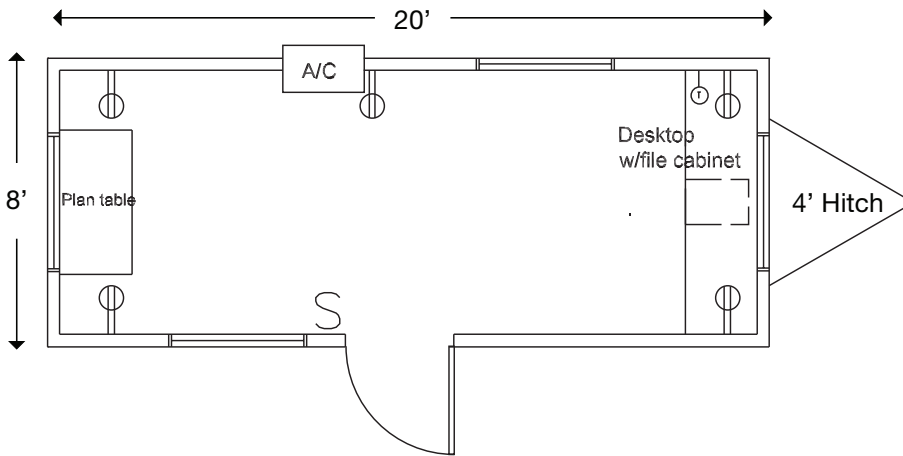

EXTERIOR

- Aluminum Siding
- Security Package Available
- Steps Available

**WE SELL
OFFICE
FURNITURE!**

NOTES: _____
_____
_____
_____

CUSTOMER APPROVAL

Customer Signature _____ Date _____

Print Name _____

ADDITIONAL FLOOR PLANS ARE AVAILABLE. FLOOR PLANS AND SPECIFICATIONS MAY VARY FROM THOSE SHOWN ABOVE AND ARE SUBJECT TO AVAILABILITY.

1.800.640.8844 or 631.585.7800
1950 Lakeland Ave., Ronkonkoma, N.Y. 11779 • FAX: 631.585.7895
WWW.CASSONE.COM • WBE & DBE CERTIFIED