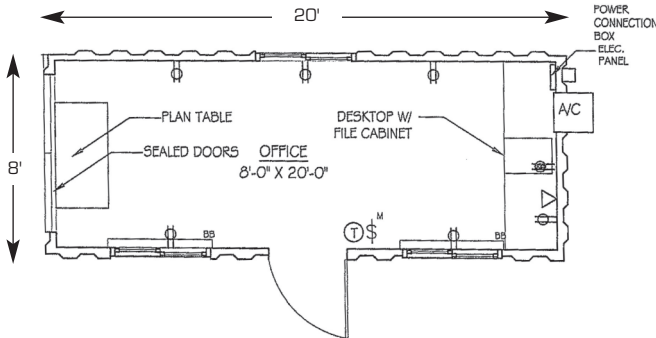

CASSONE

OFFICE CONTAINER OC20 WIDE OPEN

ADDITIONAL FLOOR PLANS ARE AVAILABLE. FLOOR PLANS AND SPECIFICATIONS MAY VARY FROM THOSE SHOWN ABOVE AND ARE SUBJECT TO AVAILABILITY.

NOTES: _____

CUSTOMER APPROVAL

Customer Signature _____ Date _____

Print Name _____

OC20 WIDE OPEN FEATURES

SIZE

- 8' x 20' Box

INTERIOR

- Open Room
- VCG Interior Walls
- Vinyl Floors

ELECTRIC