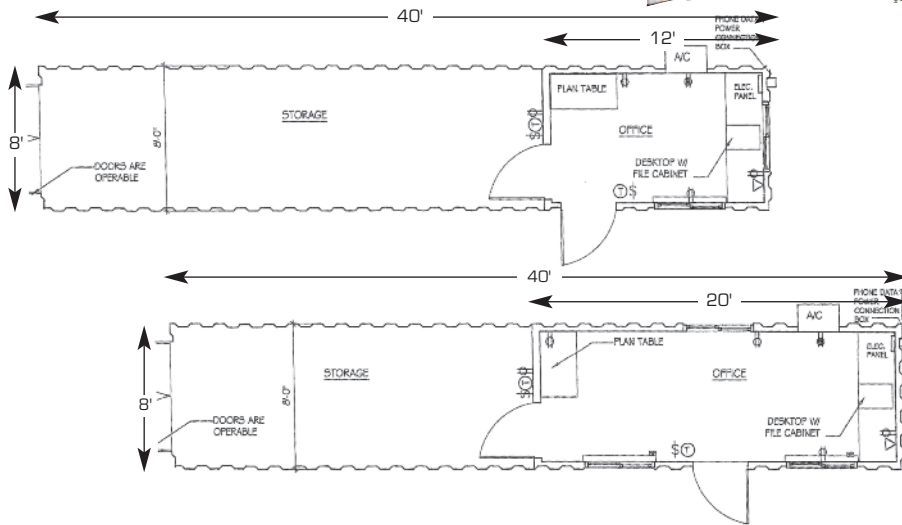

CASSONE

OFFICE CONTAINER OC40 STORAGE/OFFICE COMBO

NOTE: Office Size is Available as 12' or 20' Only

ADDITIONAL FLOOR PLANS ARE AVAILABLE. FLOOR PLANS AND SPECIFICATIONS MAY VARY FROM THOSE SHOWN ABOVE AND ARE SUBJECT TO AVAILABILITY.

NOTES: _____

CUSTOMER APPROVAL

Customer Signature _____ Date _____

Print Name _____

OC40 STORAGE/OFFICE COMBO FEATURES

SIZE

- 8' x 40' Box

INTERIOR