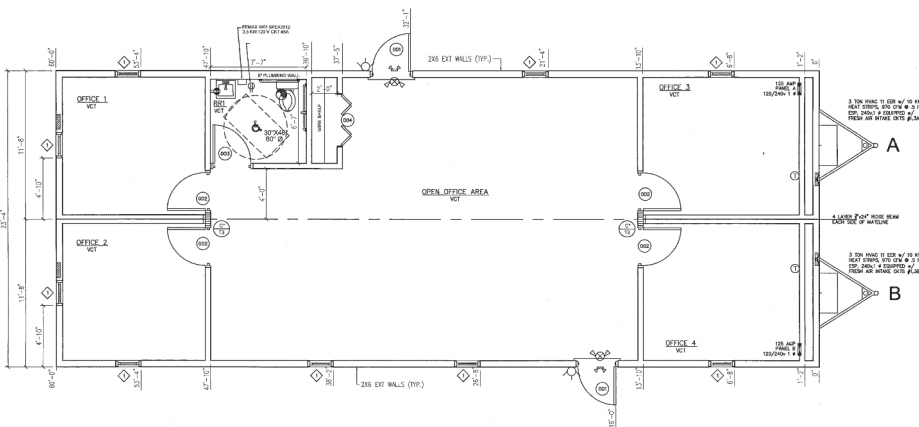

CASSONE

CODER TRAILER CO 2464

CO 2464 FEATURES

SIZE

- 24' x 64' Overall, 24' x 60' Box
- 8' Ceiling Height
- 4' Trailer Hitch

INTERIOR

- 4 Private Offices & Common Area
- ADA Restroom
- Vinyl Gypsum Walls
- Vinyl Covered Tile Floors
- Gypsum Ceiling

ADDITIONAL FLOOR PLANS ARE AVAILABLE. FLOOR PLANS AND SPECIFICATIONS MAY VARY FROM THOSE SHOWN ABOVE AND ARE SUBJECT TO AVAILABILITY.

NOTES: _____

CUSTOMER APPROVAL

Customer Signature _____ Date _____

Print Name _____